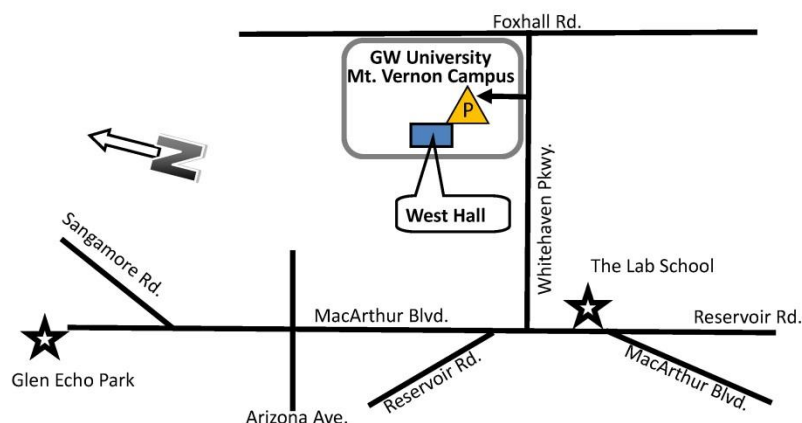

Glen Echo Potters
presents the
32nd Annual 2019 Holiday Pottery Sale

GEORGE WASHINGTON UNIVERSITY'S MT. VERNON CAMPUS - WEST HALL
Corner of Whitehaven Parkway, N. W. and Foxhall Road, N. W.

EXPANDED FRIDAY HOURS

Free parking on the weekend in the parking garage attached to West Hall - the sale's location. There will be a charge for parking on Friday.